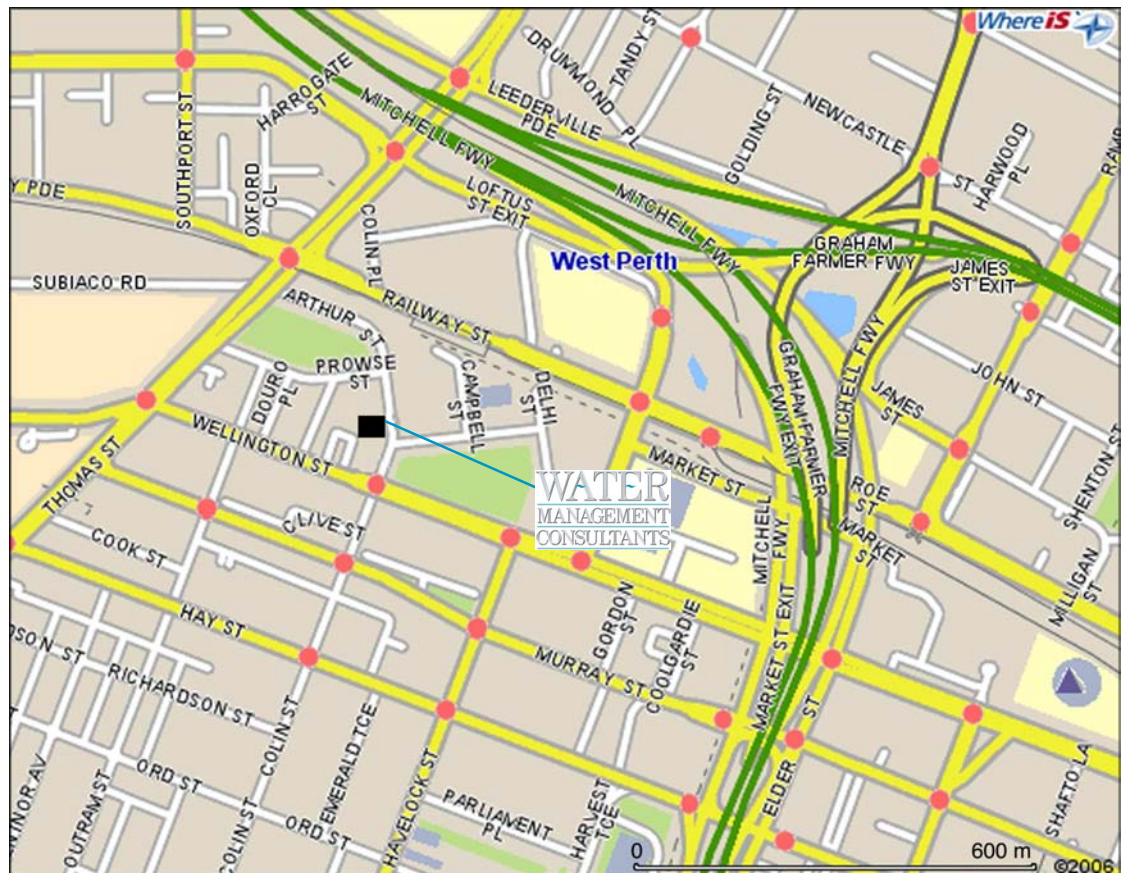

WMC Perth office location map

**WATER
MANAGEMENT
CONSULTANTS**

Water Management Consultants Ltd

GPO Box 2829
Perth
WA 6001
AUSTRALIA

Level 3
123B Colin Street
West Perth
WA 6005
AUSTRALIA

Tel: +61 (0)8 9226 1722
Fax: +61 (0)8 9226 1733
Email: australia.office@watermc.com
Web: www.watermc.com